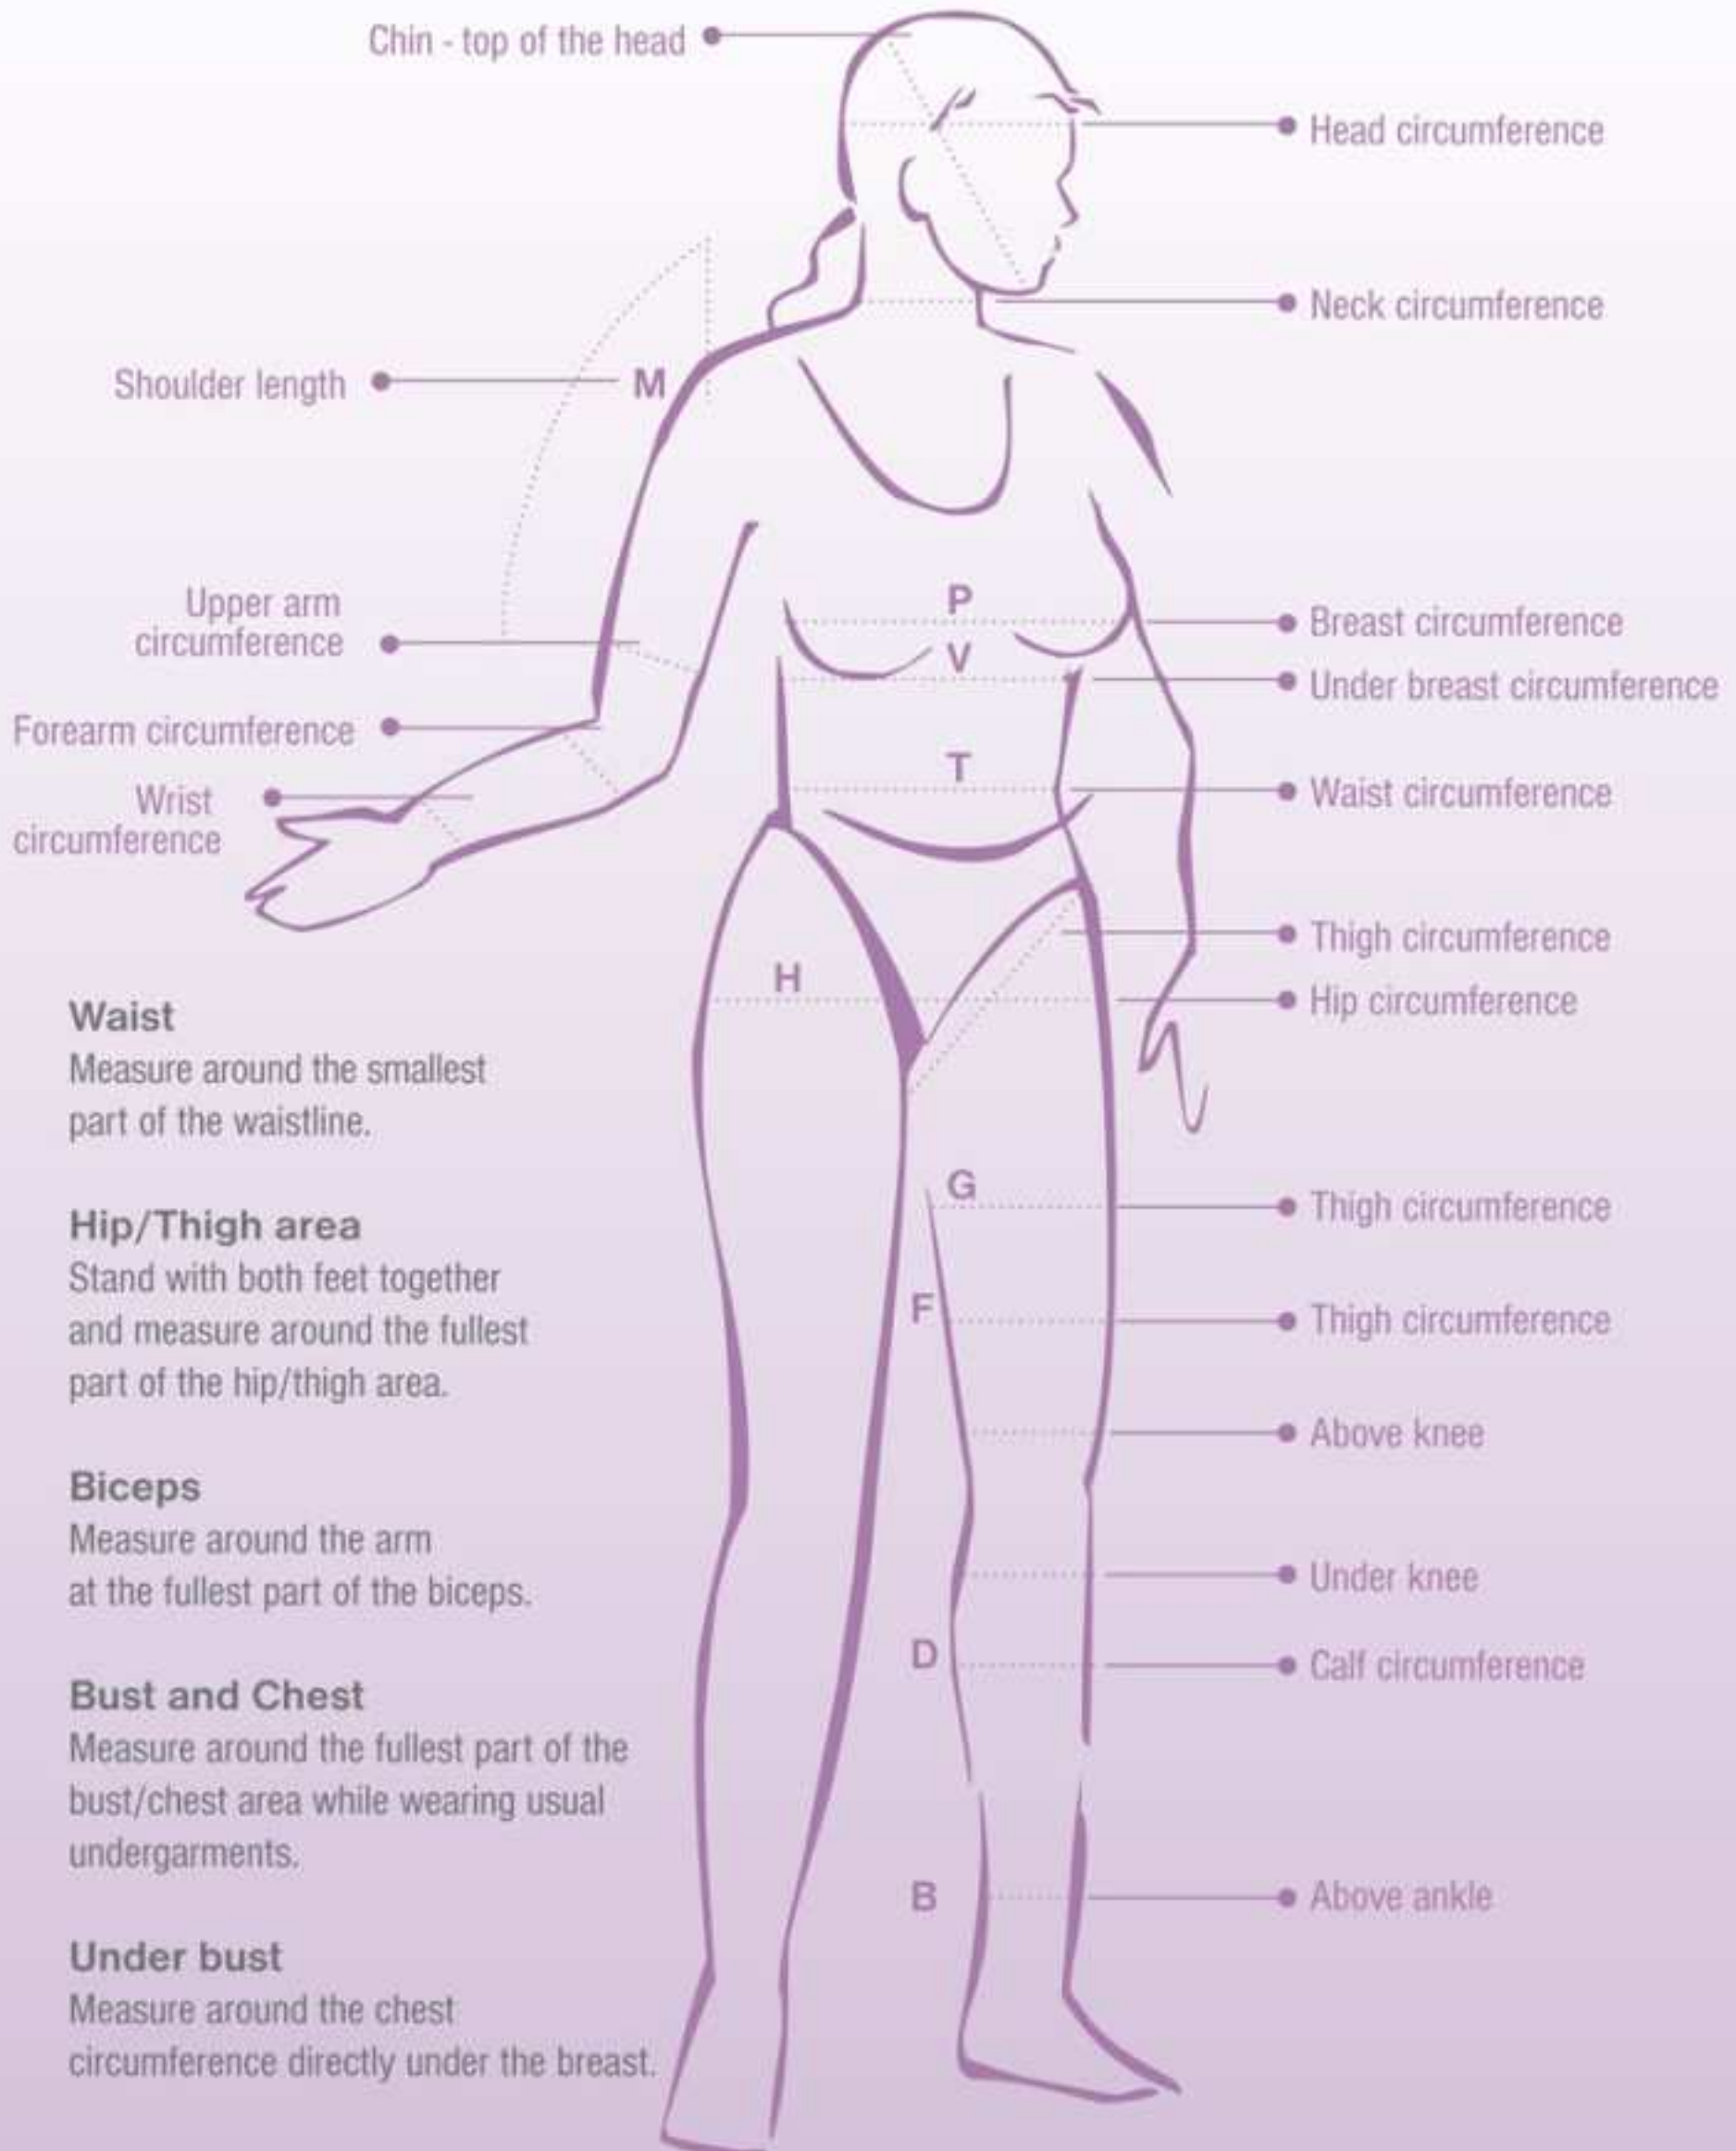

How to measure

Waist

Measure around the smallest part of the waistline.

Hip/Thigh area

Stand with both feet together and measure around the fullest part of the hip/thigh area.

Biceps

Measure around the arm at the fullest part of the biceps.

Bust and Chest

Measure around the fullest part of the bust/chest area while wearing usual undergarments.

Under bust

Measure around the chest circumference directly under the breast.